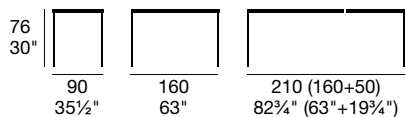

G/4724-M 160 A