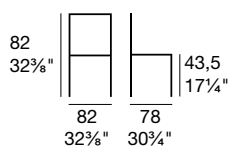

ASTORIA

G/1518-J

Poltrona con struttura in legno truciolare, piedini in faggio massello. Seduta e schienale con imbottitura in poliuretano espanso ad alta elasticità, cuscino con imbottitura in resinato a bassa densità. Versione ignifuga omologata in classe 1IM (riv. Arcadia e Odeon).

Armchair with chipboard frame, dried solid beech wood feet. Seat and backrest upholstered with highly elastic expanded PU foam, cushion upholstered in low density resine. Flame retardant version.

h
P128 P132

h Denver

Arcadia a scelta
Arcadia colour options

Odeon a scelta
Odeon colour options