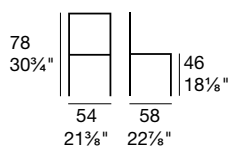

ROSIE

G/1538

Sedia con struttura in faggio massello e scocca in multistrato con imbottitura in poliuretano espanso, rivestimento in similpelle.

Chair with solid beech wood frame, plywood shell upholstered with highly elastic expanded PU foam, faux leather upholstery.