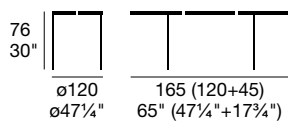

P95

GEW

GTA

piano vetro
glass top

sedia/chair
Graffiti G/1413

POOL

sedia/chair
Robinson G/1436

G/4717