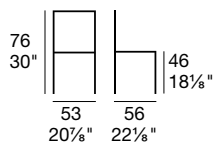

ATLANTIS

G/1527

Sedia in acciaio cromato e struttura a slitta, seduta e schienale con imbottitura in poliuretano espanso rivestito in similpelle.

Chrome-plated steel chair, sled base. Seat and backrest upholstered with highly elastic expanded PU foam, faux leather upholstery.