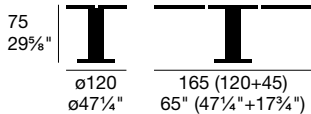

THESIS

G/4756-RD

Tavolo con base in metallo verniciato, colonna bicolore e piano tondo in vetro temprato e serigrafato. Allunga centrale in laminato con meccanismo di apertura a libro.

Varnished metal table base, bi-color column and round tempered frosted glass top. Book extension system, available with laminate central extension.