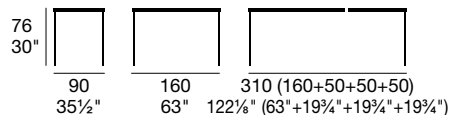

G/4724-M 160 C