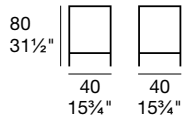

G/1683

G/1682

G/1684

G/1683

G/1682

Sgabello (G/1684), sgabello da cucina (G/1683), sgabello bar (G/1682) con sedile a doghe, in faggio massello tinto.

Stool (G/1684), counter stool (G/1683), barstool (G/1682) with stained solid beechwood and slatted seat.