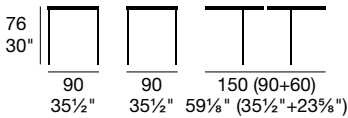

FLY

G/4702-V 90