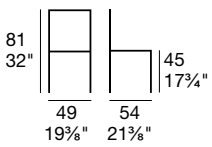

LED WOOD

G/1507

Sedia con base in faggio tinto o laccato, con scocca in polimero SAN bianco lucido o trasparente in vari colori.

*Chair with stained or lacquered beechwood base.
SAN polymer shell available in glossy white or various transparent colours.*