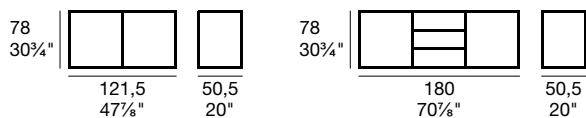

GLORIA

G/6100-2

G/6100-3

Mobile credenza (G/6100-2) a 2 vani e 2 ante, impiallacciato o laccato. Mobile credenza (G/6100-3) a 3 vani con ante laterali e 3 cassetti centrali, impiallacciato o laccato. Top in vetro temprato e serigrafato.

Veneered or lacquered buffet with two compartments and two doors (G/6100-2). Veneered or lacquered cabinet with 3 compartments, two side doors and three central drawers (G/6100-3). Tempered frosted glass top.

P173 P201

P94