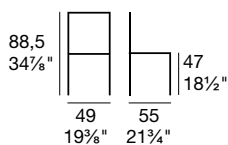

G/1510

G/1511

G/1512

G/1510

G/1511

Sedia (G/1510), poltroncina (G/1512), sgabello bar (G/1511) in faggio tinto, sedile con cinghie elastiche, rivestiti in similpelle.

Chair (G/1510), armchair (G/1512), barstool (G/1511) with stained beechwood frame. Faux leather upholstered with elastic belts seat.