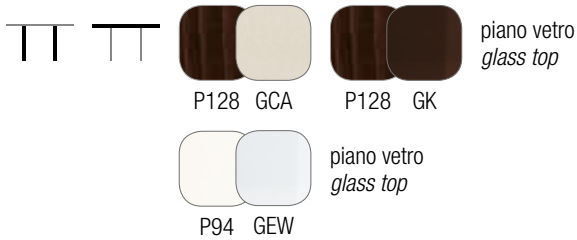

Tavolo con base in faggio tinto o laccato. Piano e allunga in vetro temprato e serigrafato, apertura a scorrimento.

Stained or lacquered beechwood table frame. Tempered frosted glass top and extension. Easy extension system.

G/4702-V 90