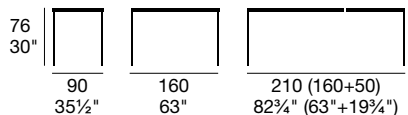

G/4724-M 160 A