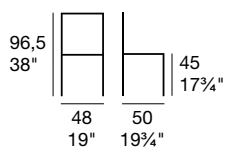

Polypropylene chair. Stackable up to 4 chairs high. Upholstered seat with faux leather cover.

ARGO

sedia/chair
Argo G/1523

ASTRID

G/1429 

Sedia in faggio tinto con sedile e schienale rivestiti in tessuto.

Chair with stained beechwood frame and fabric upholstered seat and back.