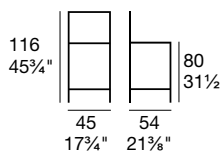

Chair with stained or lacquered beechwood frame, faux leather fully upholstered seat and back.

G/1279

Sgabello bar in faggio tinto. Sedile e schienale imbottiti e rivestiti in similpelle.

Barstool with stained beechwood frame, faux leather fully upholstered seat and back.