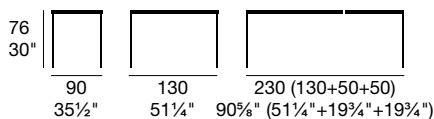

G/4724-W 130 B