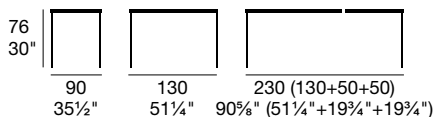

G/4724-W 130 B