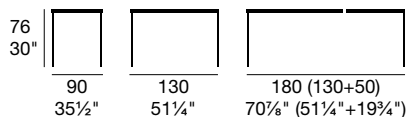

EMINENCE

G/4724-M 130 A