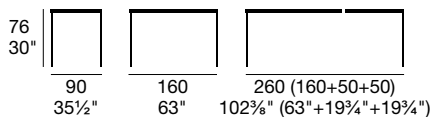

G/4724-W 160 B