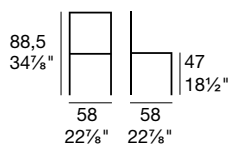

G/1510

G/1511

G/1512

G/1510

G/1511

Sedia (G/1510), poltroncina (G/1512), sgabello bar (G/1511) in faggio tinto, sedile con cinghie elastiche, rivestiti in similpelle.

Chair (G/1510), armchair (G/1512), barstool (G/1511) with stained beechwood frame. Faux leather upholstered with elastic belts seat.