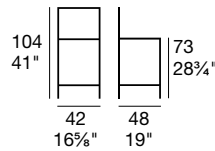

G/1199

Sgabello bar in faggio tinto con sedile in paglia di riso o legno massello.

Barstool with stained beechwood frame. Rice rush or solid wood seat.