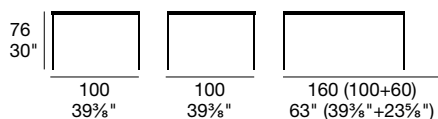

METAL WOOD

Tavolo allungabile struttura in metallo, gambe in metallo e piano in laminato o nobilitato.

Extending table with metal frame, legs in metal, and laminate or melamine top.

G/4724-M 100