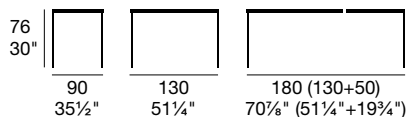

EMINENCE

G/4724-W 130 A