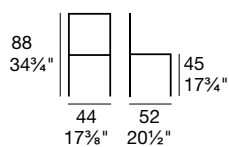

PARADE

G/1508

Sedia con struttura in metallo verniciato. Sedile e schienale in cuoio rigenerato in tinta con la struttura.

Varnished metal chair frame with regenerated leather seat and back of the same colour of the frame.

P15 315

P94 474

Cuoio rig.
Reg. leather

P159 463

P176 D03

Cuoio rig.
Reg. leather