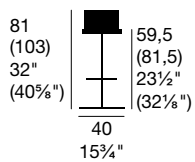

JOE

G/1532

Sgabello in acciaio con alzata a gas, colonna cromata e poggiatesta anteriore. Scocca in multistrato con imbottitura in poliuretano espanso, rivestimento in similpelle.

Steel stool with gas-lift mechanism, chrome-plated pedestal base and front footrest. Shell upholstered with highly elastic expanded PU foam, faux leather upholstery.

P77

G8K

G8J

G8N

G8Q

Ekos

tavolo/table
base/base Cocktail G/4759-A
piano/top Cocktail G/4715-D