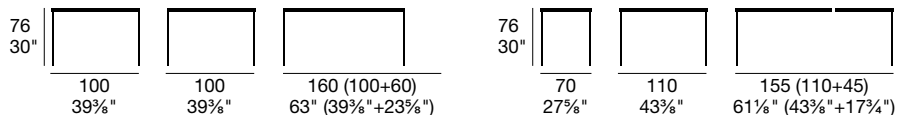

EMINENCE

G/4724-M 100

G/4724-M 110

Tavolo componibile struttura in metallo, gambe in metallo, abbinabile con piani in laminato, nobilitato o vetro temperato e serigrafato, dotato di 1 allunga a libro da 60 cm o di 1 allunga da 45 cm per adattarsi ad ogni esigenza di spazio ed arredo.

Modular table with metal frame, legs in metal, which can be matched with laminate, melamine or tempered frosted glass top. 60 cm (23 5/8") folding extension or 45 cm (17 3/4") extension available to adapt to any space and furnishing need.