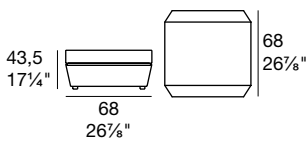

G/1519-J

Pouf con struttura in legno truciolare, piedini in faggio massello. Imbottitura in poliuretano espanso ad alta elasticità. Versione ignifuga omologata in classe 1IM (riv. Arcadia e Odeon).

Ottoman with chipboard frame, dried solid beech wood feet. Upholstery with highly elastic expanded PU foam. Flame retardant version.

h
P128 P132

h Denver

Arcadia a scelta
Arcadia colour options

Odeon a scelta
Odeon colour options