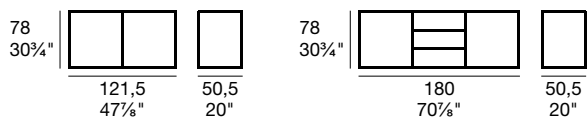

GLORIA

G/6100-2

G/6100-3

Mobile credenza (G/6100-2) a 2 vani e 2 ante, impiallacciato o laccato. Mobile credenza (G/6100-3) a 3 vani con ante laterali e 3 cassetti centrali, impiallacciato o laccato. Top in vetro temprato e serigrafato.

Veneered or lacquered buffet with two compartments and two doors (G/6100-2). Veneered or lacquered cabinet with 3 compartments, two side doors and three central drawers (G/6100-3). Tempered frosted glass top.