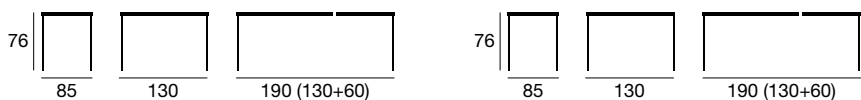

EXCEL

G/4749-P

G/4749-V

Tavolo con base in metallo verniciato, piano e allunga in PET lucido (polietilene) (G/4749-P) o piano in vetro temprato e serigrafato (G/4749-V). Apertura con meccanismo telescopico.

Table with varnished metal frame, glossy PET (polyethylene) top and extension (G/4749-P) or tempered frosted glass top (G/4749-V). Telescopic extension system.