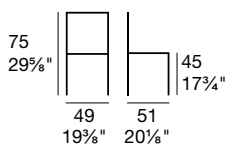

G/1324

Sedia impilabile con struttura in metallo cromato. Sedile e schienale in multistrati di legno con finitura in laminato.

Stackable chair with chromed metal frame. Plywood seat and back with laminate finish.