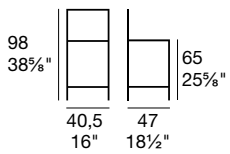

LOTUS

G/1300

G/1299

Sgabello da cucina (G/1300), sgabello bar (G/1299) in metallo verniciato o cromato dalla particolare lavorazione curvata. Sedile disponibile in diversi materiali e finiture.

Counter stool (G/1300) or barstool (G/1299) with varnished or chromed metal frame and curved back. The seat is available in various materials and finishes.