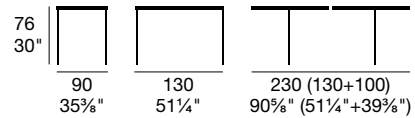

G/4702-V 130

FLY