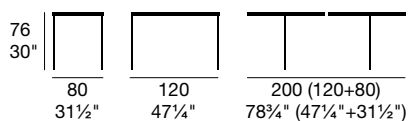

Varnished metal table frame, white or grey oak melamine top. Sliding opening mechanism.

P95

P94

P10V

piano nobilitato
melamine top

sedia/chair
Wave G/1365

PLANO

G/4731-V 120