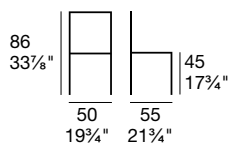

REMIX

G/1278

Sedia impilabile in metallo verniciato, con struttura ovale.
Sedile e schienale in Net (materiale sintetico).

*Stackable chair with oval section varnished metal frame.
Seat and back in Net (synthetic material).*