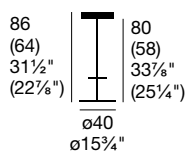

Counter stool (G/1300) or barstool (G/1299) with varnished or chromed metal frame and curved back. The seat is available in various materials and finishes.

MAMBO

G/1340

Sgabello girevole con base in metallo cromato con alzata regolabile con meccanismo a gas. Sedile in cuoio rigenerato.