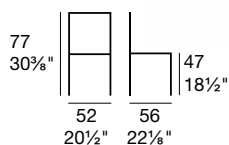

SIREN

G/1536

Sedia con struttura in faggio massello, seduta e schienale con imbottitura in poliuretano espanso ad alta elasticità, rivestimenti in stoffa o similpelle.

Chair with solid beech wood frame, seat and backrest upholstered with highly elastic expanded PU foam, fabric or faux leather upholstery.