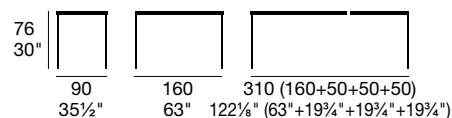

G/4724-W 160 C