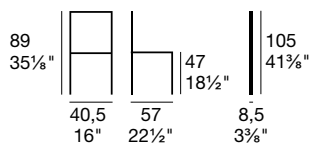

Barstool with stained beechwood frame. Rice rush or solid wood seat.

AMBRA

G/1196

Sedia pieghevole (G/1196), sgabello pieghevole (G/1193)
in faggio tinto, sedile in legno multistrato.

*Stained beechwood folding chair (G/1196) and folding
counter stool (G/1193). Plywood seat.*