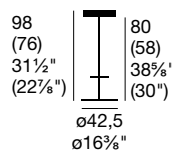

LED

G/1405

Sgabello da cucina (G/1427), sgabello bar (G/1428) con base in metallo fissa, verniciata o cromata. Sgabello girevole e regolabile in altezza con meccanismo a gas (G/1405). Scocca in polimero SAN disponibile in bianco lucido e trasparente in vari colori.

Counter stool (G/1427) or barstool (G/1428) with varnished or chromed metal fixed base. Swivel stool with chromed metal adjustable gas-lift mechanism base (G/1405). SAN polymer shell available in various transparent colours or glossy white.