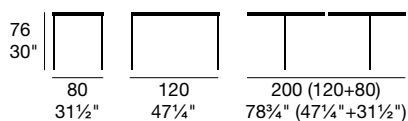

PLANO

G/4731

Tavolo con base in metallo verniciato, piano allungabile in nobilitato bianco o rovere grigio. Apertura con meccanismo scorrevole.

Varnished metal table frame, white or grey oak melamine top. Sliding opening mechanism.

P95

P94

P10V

piano nobilitato
melamine top