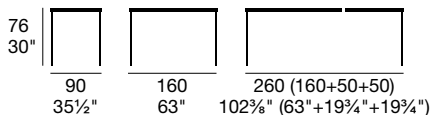

G/4724-M 160 B