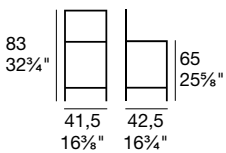

LED

G/1427

Sgabello da cucina (G/1427), sgabello bar (G/1428) con base in metallo fissa, verniciata o cromata. Sgabello girevole e regolabile in altezza con meccanismo a gas (G/1405). Scocca in polimero SAN disponibile in bianco lucido e trasparente in vari colori.

Counter stool (G/1427) or barstool (G/1428) with varnished or chromed metal fixed base. Swivel stool with chromed metal adjustable gas-lift mechanism base (G/1405). SAN polymer shell available in various transparent colours or glossy white.