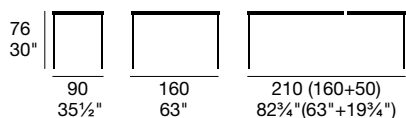

G/4724-W 160 A