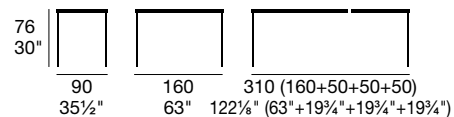

G/4724-W 160 C