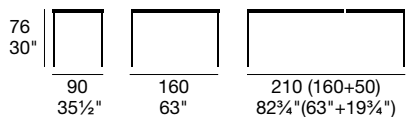

G/4724-W 160 A