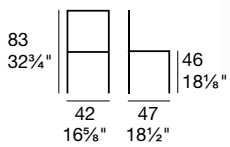

GO!

G/1419

Sedia con struttura in metallo verniciato in finitura acciaio o colorata. Sedile a scelta realizzato in diversi materiali.

*Satin finished steel or coloured metal varnished chair frame
the seat is available in various materials.*

	P15	P94	P95	P176			
				Multistrato faggio Multilayer plywood			
	P02	P87	P128				
			Multistrato faggio Multilayer plywood				
	P94	P176					
	P15	P94	P900	P946	P968	P973	>PP<
					Ekos		
	G8K	G8L	G8N	G8Q			
		Carbon Look			Sonor		
	481			480