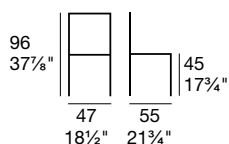

COPENHAGEN

G/1656

Sedia in faggio tinto, imbottita e rivestita in similpelle, non sfoderabile.

Chair with stained beechwood base and faux leather upholstered seat and back. Fix cover.