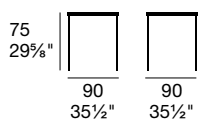

Table with stained or lacquered beechwood frame, 91 cm height. Tempered frosted glass top and extension. Easy extension system.

sgabello/stool
Evergreen G/1140

2010
GENTLEMEN
OF
Ba
oo

JELLY

G/4735-Q 80

G/4735-Q 90