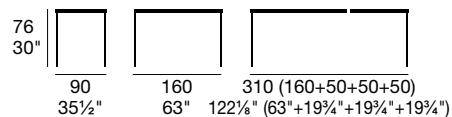

G/4724-M 160 C