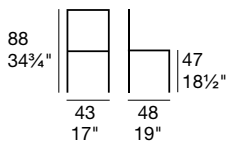

FURLANA

G/1128 

Sedia in faggio tinto, sedile in paglia vera, paglia riso o massello tinto.

Stained beechwood chair frame with real rush, rice rush or stained solid wood seat.

VENEZIA

G/1117

G/1199

G/1117