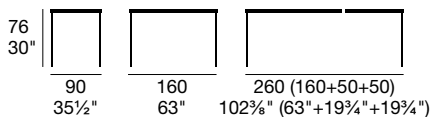

G/4724-M 160 B