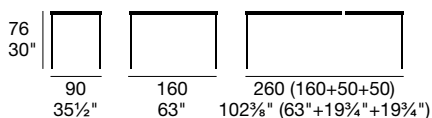

G/4724-W 160 B