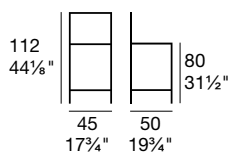

G/1190

G/1189

G/1188 

G/1190 

G/1189 

Sedia (G/1188), sgabello da cucina (G/1190), sgabello bar (G/1189) in faggio tinto, sedile rivestito in similpelle.

Chair (G/1188), counter stool (G/1190), barstool (G/1189) with stained beechwood frame and faux leather upholstered seat.