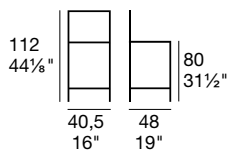

LOTUS

G/1300

G/1299

Sgabello da cucina (G/1300), sgabello bar (G/1299) in metallo verniciato o cromato dalla particolare lavorazione curvata. Sedile disponibile in diversi materiali e finiture.

Counter stool (G/1300) or barstool (G/1299) with varnished or chromed metal frame and curved back. The seat is available in various materials and finishes.