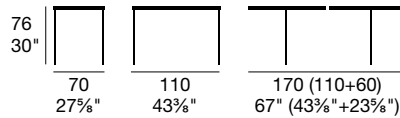

G/4702-V 110

FLY