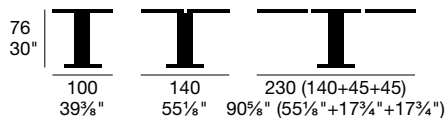

THEOREMA

G/4701

Tavolo con base in metallo verniciato, colonna bicolore e piano ovale in vetro temperato e serigrafato. Allungabile al centro con meccanismo syncro, dispone di 2 allunghe in laminato riposte nella colonna centrale.

Varnished metal table base, bi-color column and oval tempered frosted glass top. Syncro extension system, available with 2 laminate extensions insert in the central column.