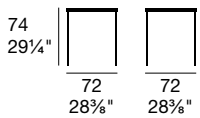

POP

Tavolo con piano in polipropilene e gambe in alluminio, impilabile, adatto all'ambiente esterno.

Stackable table suitable for outdoor use with polypropilene top and aluminium legs.