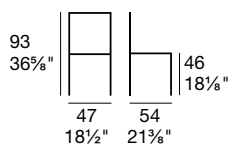

NOTRE DAME

G/1648

Sedia in faggio tinto o laccato, sedile e schienale a medaglione rivestiti in similpelle.

Stained or lacquered beechwood chair frame with faux leather upholstered seat and oval shaped backrest.