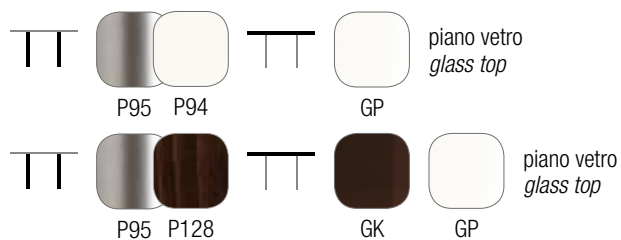

Varnished metal table base, bi-color column and oval tempered frosted glass top. Syncro extension system, available with 2 laminate extensions insert in the central column.

NOTA: Piano vetro caffè GK + allunga laminato wengè. / Piano vetro opale GP + allunga laminato bianco.