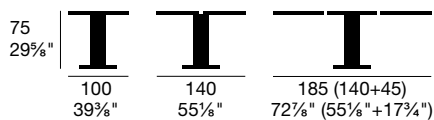

THESIS

G/4756-E

Tavolo con base in metallo verniciato, colonna bicolore e piano ovale in vetro temprato e serigrafato. Allunga centrale in laminato con meccanismo di apertura a libro.

Varnished metal table base, bi-color column and oval tempered frosted glass top. Book extension system, available with laminate central extension.