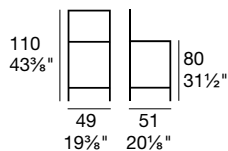

G/1510

G/1511

G/1512

G/1510

G/1511

Sedia (G/1510), poltroncina (G/1512), sgabello bar (G/1511) in faggio tinto, sedile con cinghie elastiche, rivestiti in similpelle.

Chair (G/1510), armchair (G/1512), barstool (G/1511) with stained beechwood frame. Faux leather upholstered with elastic belts seat.