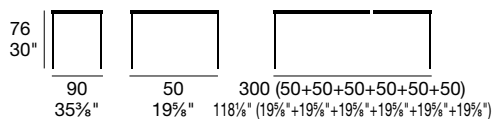

EMINENCE CONSOLLE

G/4724-W 90C

Tavolo a consolle allungabile con struttura e piano in nobilitato, dotato di 5 allunghe in nobilitato bianco stivabili a parte nell'apposito contenitore rigido, prevede gamba supplementare centrale e reclinabile.

Extending console table with melamine top and frame, featuring 5 white melamine leaves to store in a separate, rigid container and an additional central, reclining support leg.