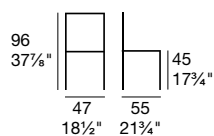

tavolo/table
Meteor G/4738

SEDIE E SGABELLI / CHAIRS AND STOOLS

COPENHAGEN

G/1656 

Sedia in faggio tinto, imbottita e rivestita in similpelle, non sfoderabile.

Chair with stained beechwood base and faux leather upholstered seat and back. Fix cover.