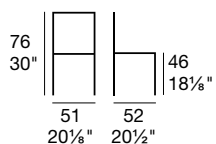

Polypropylene chair suitable for outdoor use. Stackable up to 10 pieces.

h

P94	P100	P900	P942	
P946	P967	P968		

tavolo/table
base/base Cocktail G/4759-B 40
piano/top Cocktail G/4716-Q70N

NORDICA

G/1285

Sedia con struttura in metallo cromato, sedile e schienale imbottiti e rivestiti in similpelle.