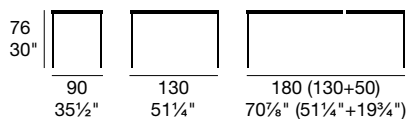

G/4724-M 130 A