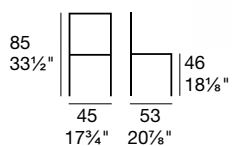

Swivel stool, chromed metal base with adjustable height gas mechanism and regenerated leather shell.

P77

Cuoio rig.
Reg. leather

315

463

474

D03

ESCUDO