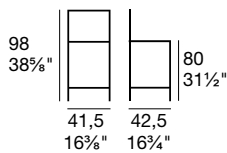

LED

G/1428

Sgabello da cucina (G/1427), sgabello bar (G/1428) con base in metallo fissa, verniciata o cromata. Sgabello girevole e regolabile in altezza con meccanismo a gas (G/1405). Scocca in polimero SAN disponibile in bianco lucido e trasparente in vari colori.

Counter stool (G/1427) or barstool (G/1428) with varnished or chromed metal fixed base. Swivel stool with chromed metal adjustable gas-lift mechanism base (G/1405). SAN polymer shell available in various transparent colours or glossy white.