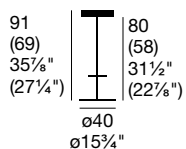

SUPERSTAR

G/1343 - G/1343-LH

Sgabello girevole con base in metallo cromato con alzata regolabile con meccanismo a gas. Sedile in legno multistrato tinto o laccato (G/1343) oppure rivestito in cuoio rigenerato (G/1343-LH).

Swivel stool, chromed metal adjustable gas-lift mechanism base. Stained or lacquered plywood seat (G/1343) or covered in regenerated leather (G/1343-LH).

G/1343

G/1343-LH