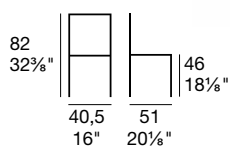

LOTUS

G/1304

Sedia in metallo verniciata o cromata dalla particolare lavorazione curvata. Sedile disponibile in diversi materiali e finiture.

*Varnished or chromed metal chair frame with curved back
The seat is available in various materials and finishes.*