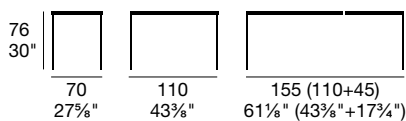

G/4724-W 110