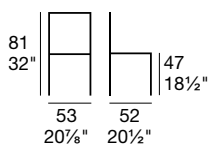

G/1516-S

Sedia con struttura in faggio tinto, schienale in legno multistrato e sedile in similpelle.

Chair with stained beechwood frame. Plywood back rest and seat faux leather upholstered.