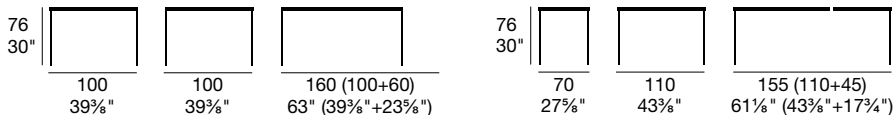

EMINENCE

sedia/chair
Siren G/1536