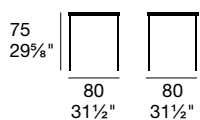

Table with stained or lacquered beechwood frame, 91 cm height. Tempered frosted glass top and extension. Easy extension system.

sgabello/stool
Evergreen G/1140

2010
GENTLEMEN
OF
Ba
oo

JELLY

G/4735-Q 80

G/4735-Q 90