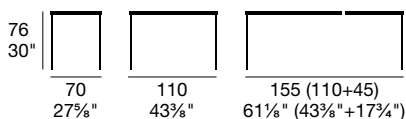

G/4724-M 110