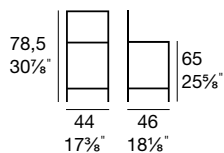

LED WOOD

G/1541

Sgabello con base in faggio tinto o laccato, con scocca in polimero SAN bianco lucido o trasparente in vari colori.

*Stool with stained or lacquered beechwood base.
SAN polymer shell available in glossy white or various transparent colours.*