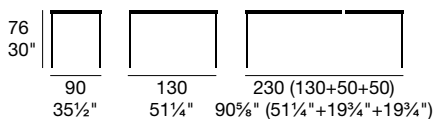

G/4724-M 130 B