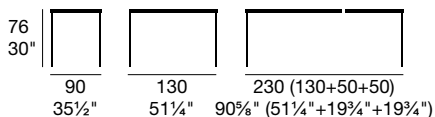

G/4724-M 130 B