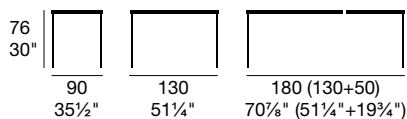

G/4724-W 130 A