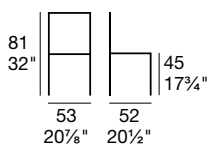

BISTROT

G/1516-S

G/1516

G/1516-S 

Sedia con struttura in faggio tinto, schienale in legno multistrato e sedile in similpelle.

Chair with stained beechwood frame. Plywood back rest and seat faux leather upholstered.