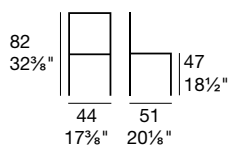

EVERGREEN

G/1139

Sedia realizzata in faggio, tinto o laccato. Sedile in legno multistrati.

Stained or lacquered beechwood chair. Plywood seat.